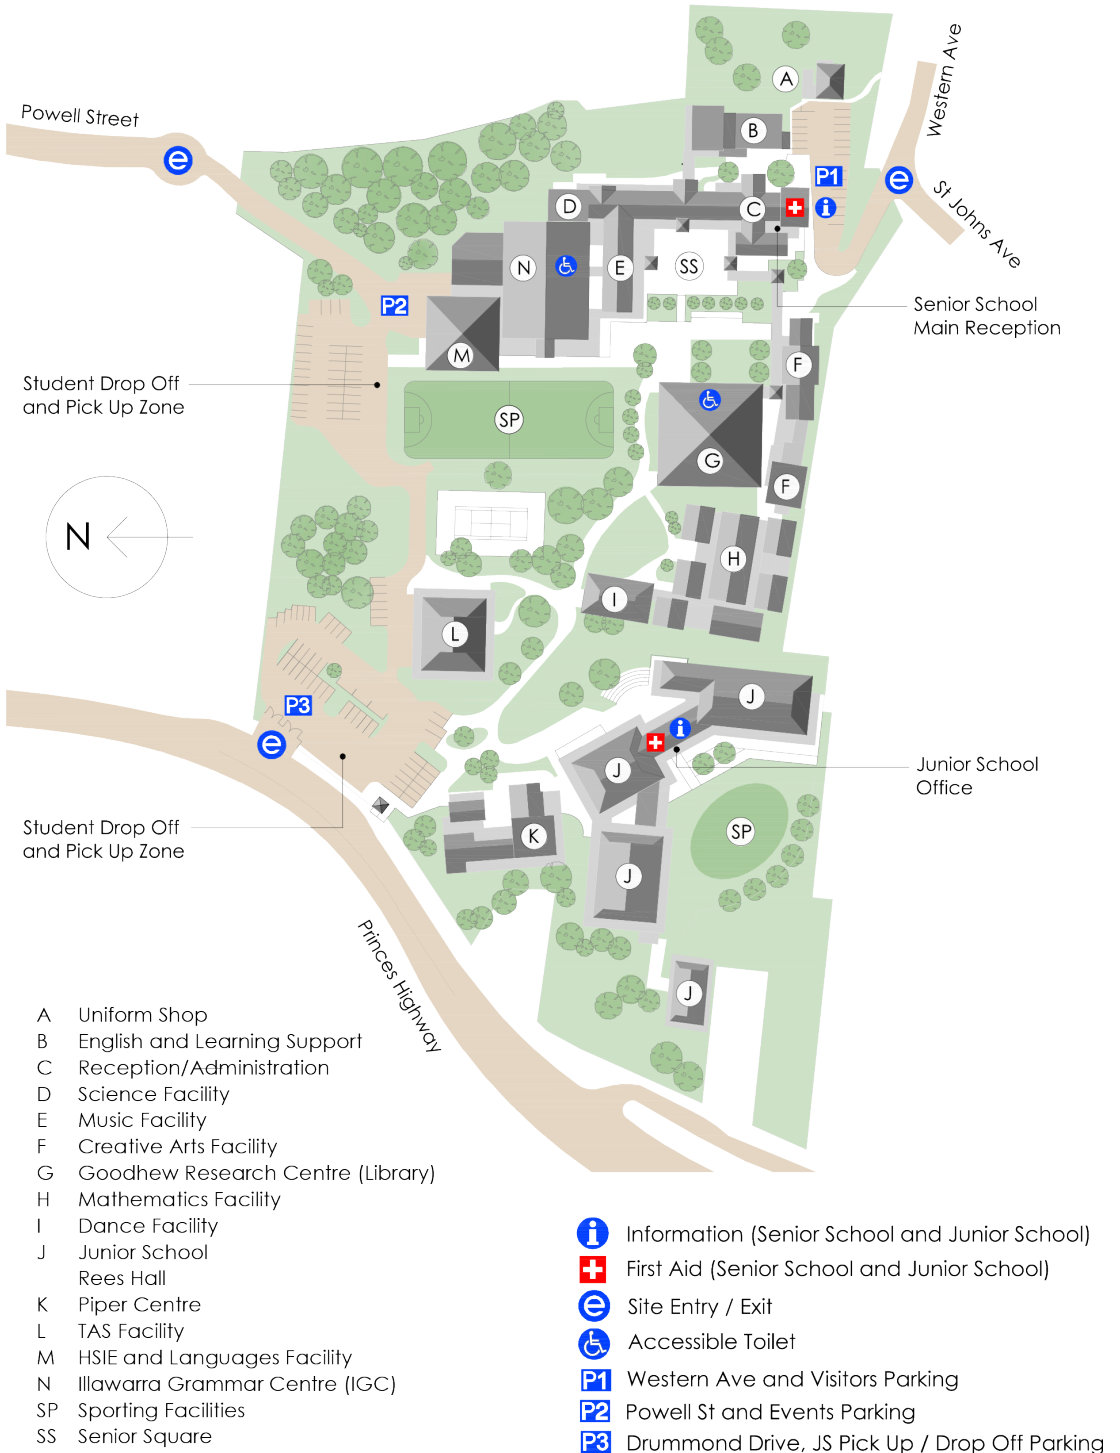

# TIGS

The Illawarra Grammar School

- A Uniform Shop
- B English and Learning Support
- C Reception/Administration
- D Science Facility
- E Music Facility
- F Creative Arts Facility
- G Goodhew Research Centre (Library)
- H Mathematics Facility
- I Dance Facility
- J Junior School  
Rees Hall
- K Piper Centre
- L TAS Facility
- M HSIE and Languages Facility
- N Illawarra Grammar Centre (IGC)
- SP Sporting Facilities
- SS Senior Square

- Information (Senior School and Junior School)
- First Aid (Senior School and Junior School)
- Site Entry / Exit
- Accessible Toilet
- P1 Western Ave and Visitors Parking
- P2 Powell St and Events Parking
- P3 Drummond Drive, JS Pick Up / Drop Off Parking